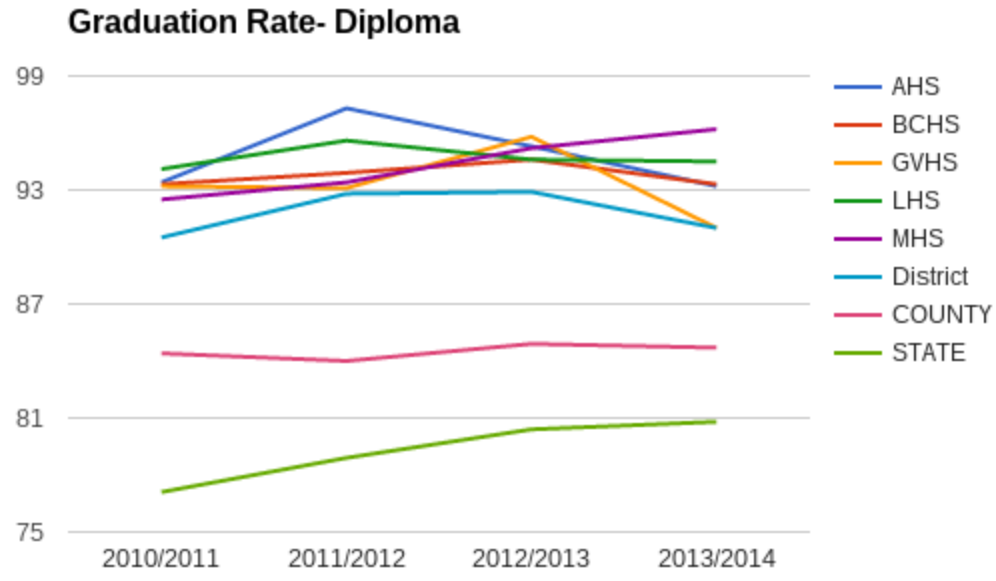

MUHSD 4 YEAR GRADUATION RATE TREND

MUHSD 4 YEAR DROPOUT RATE TREND